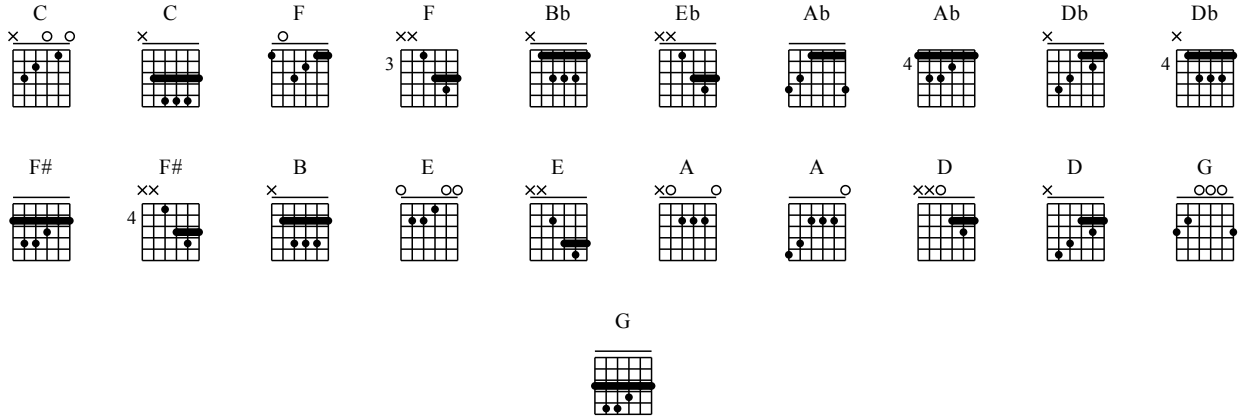

# CAGED - Harmonia x Melodia

1º Região / com Tonicas entre as cordas soltas e á casa 5

Marcio Manfrin

Moderate ♩ = 120

1

C C

TAB

6

F F

TAB

11

Bb Eb

TAB

Ab Ab

Musical notation for Ab Ab system, measures 17-21. Includes a treble clef staff with a key signature of two flats and a guitar fretboard diagram below with fingerings.

Db Db

Musical notation for Db Db system, measures 22-26. Includes a treble clef staff with a key signature of one flat and a guitar fretboard diagram below with fingerings.

F# F#

Musical notation for F# F# system, measures 27-31. Includes a treble clef staff with a key signature of one sharp and a guitar fretboard diagram below with fingerings.

B

E E

Musical notation for B and E systems, measures 32-37. Includes two treble clef staves with key signatures of two sharps and one sharp, and guitar fretboard diagrams below with fingerings.

A A

D D

Musical notation for A and D systems, measures 38-42. Includes two treble clef staves with key signatures of no sharps or flats and two sharps, and guitar fretboard diagrams below with fingerings.